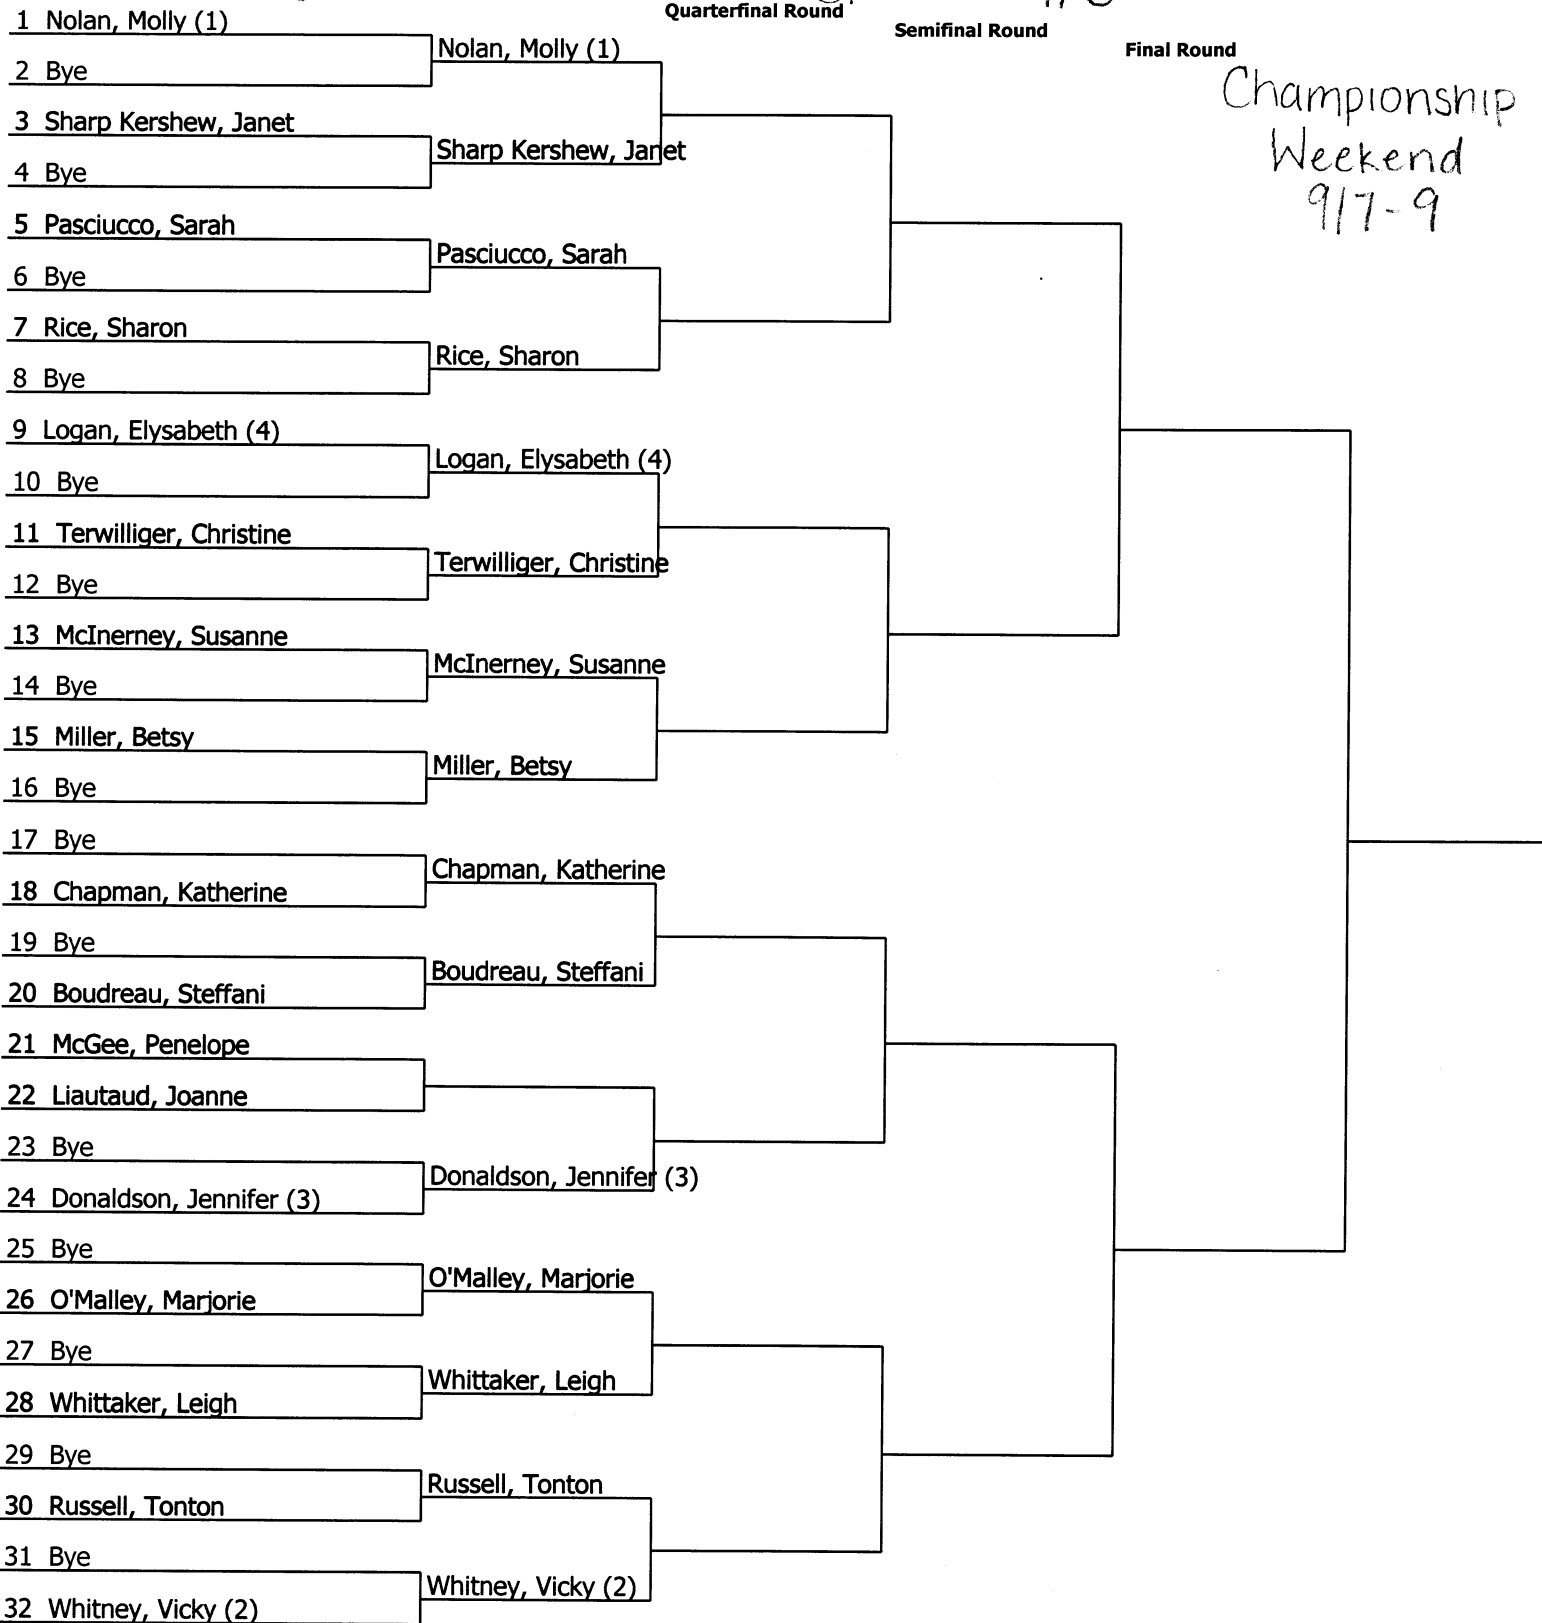

| 2018 Club Championships |                   | Seeded Players    |  |                    |  |
|-------------------------|-------------------|-------------------|--|--------------------|--|
|                         | Women's C Singles | 1. Nolan, Molly   |  |                    |  |
| City/State: ,           | Section:          | 2. Whitney, Vicky |  |                    |  |
| Director:               | Referee:          | 3. Donaldson, J.  |  |                    |  |
| Phone:                  | Date:             | 4. Logan, E.      |  |                    |  |
| Round of 32             |                   | Round of 16       |  | Quarterfinal Round |  |

7/18

7/29

8/19

9/5

Winner:

Referee's Signature