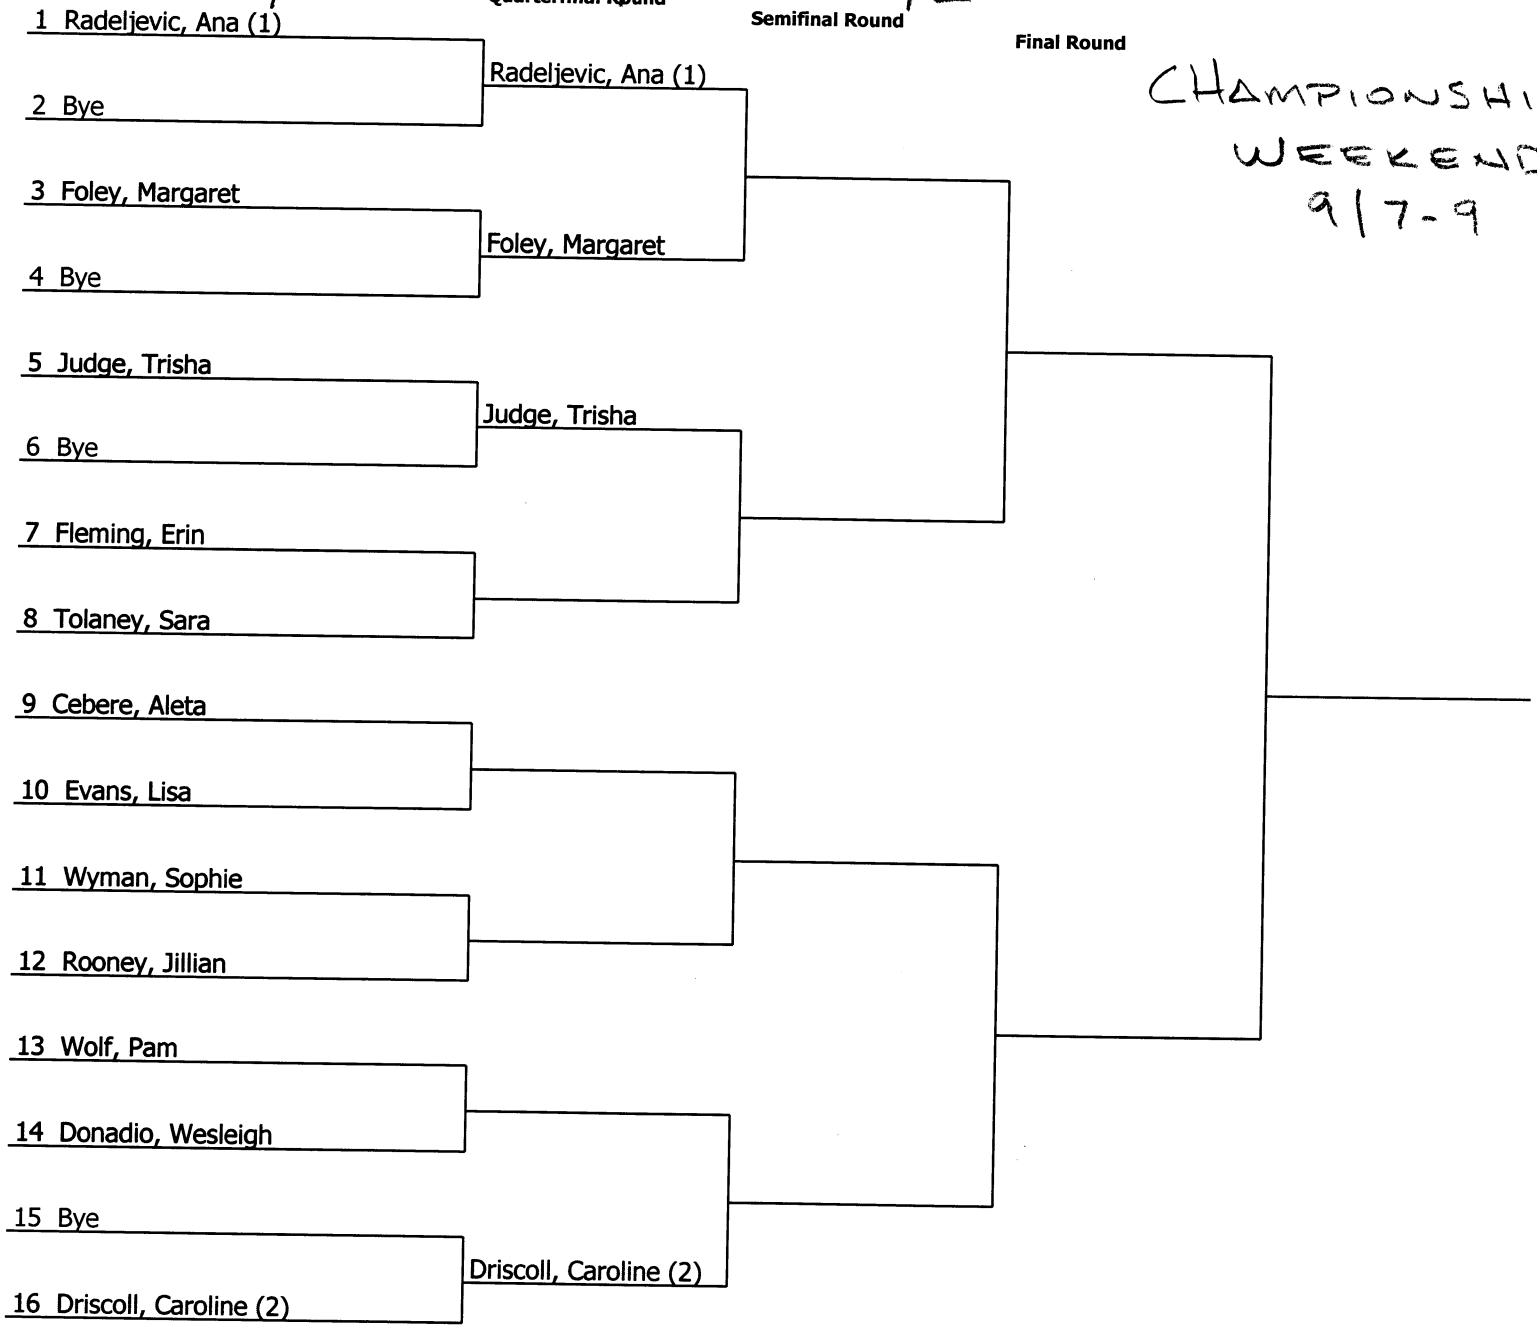

| | | | | | |
|--------------------------------|-------------------|-----------------------|-----|---------|--|
| 2018 Club Championships | | Seeded Players | | | |
| | Women's A Singles | 1. Radeljevic, Ana | | | |
| City/State: , | Section: | 2. Driscoll, C. | | | |
| Director: | Referee: | | | | |
| Phone: | Date: | | | | |
| Round of 16 | 7/8 | 8/5 | 9/2 | Winner: | |

Quarterfinal Round Semifinal Round Final Round

CHAMPIONSHIP
WEEKEND
9/7-9

Referee's Signature